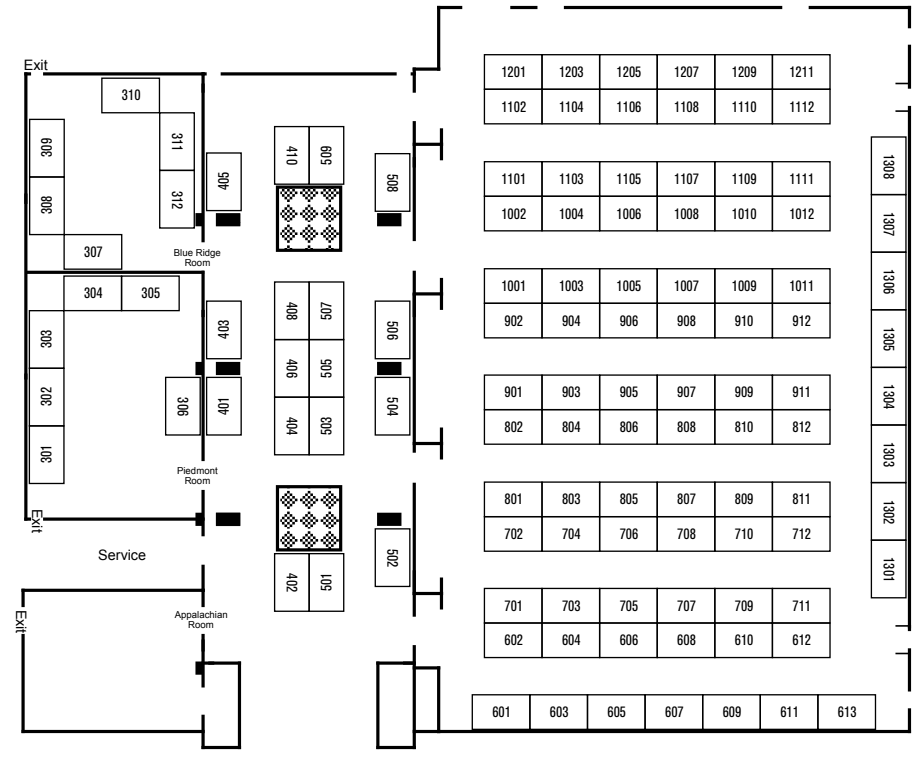

**Professional Development Conference  
The Homestead - Hot Springs, Virginia**

All Booths: 10 ft. wide x 6 ft. deep (127)

Elevators

Rest Rooms

To Regency Ballroom Level

Exhibitor Registration

To Grand Ballroom and REGISTRATION